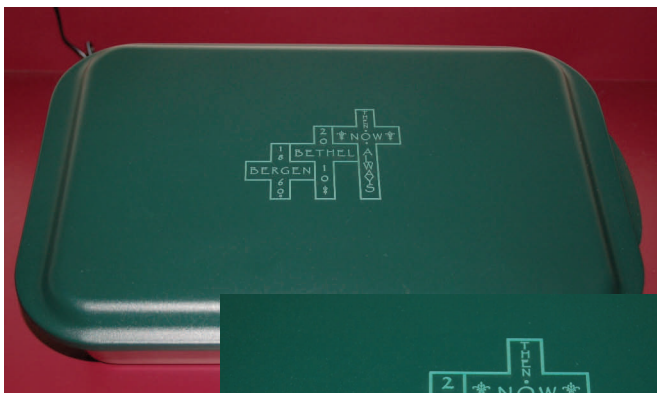

# Bethel Lutheran Church 150th Anniversary Cake Pan Order Form

**Order your very own Bethel Lutheran Church 150th Anniversary Laser Engraved Cake Pans today. These are beautifully engraved cake pans that you can give to a friend or relative for a special occasion or use in your own home .**